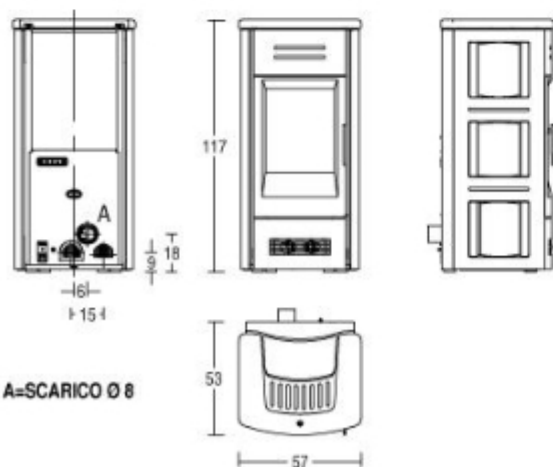

TECHNICAL DRAWING

TECHNICAL DATA

Room heating capacity (min-max)	m²	185 - 315
Rated heat output (min-max)	kW	3,5 - 11,0
Power adjustable (positions)		5
Nominal thermal efficiency	%	89,2
Consumption at rated heat output (min-max)	Kg/h	0,8 - 2,4
Dimensions WxDxH	cm	57 x 53 x 118
Cladding/front		majolica
Top		rolling top
Firebox		steel
Baffle plate/Firebox/Brazier		cast iron
Flue outlet Ø	cm	Ø8
Flue direction options		
Ash drawer		removable
Door		cast iron
Ceramic glass		resistant up to 750°C
Door handle		acciaio con finitura nichelata
Hopper capacity	Kg	30
Humidifier in stainless steel		yes
Oven in stainless steel (LxWxH)	cm	no
Multifuel System®		4 levels speed
Dual Power		yes
Remote control		display LCD
Stove control panel		with digital controls
Timer-thermostat with programming		daily, weekly and week-end with two times
Remote Control System		optional
Front air ventso ntable		yes - yes
Lateral vents		
Minimum power consumption	Watt	150
Maximum power consumption	Watt	430
Total weight	Kg	197

Calculated based on nominal heat output and refers to rooms with a thermal requirement between 0.060 and 0.035 kW per m².

The availability of models may vary from Country to Country.