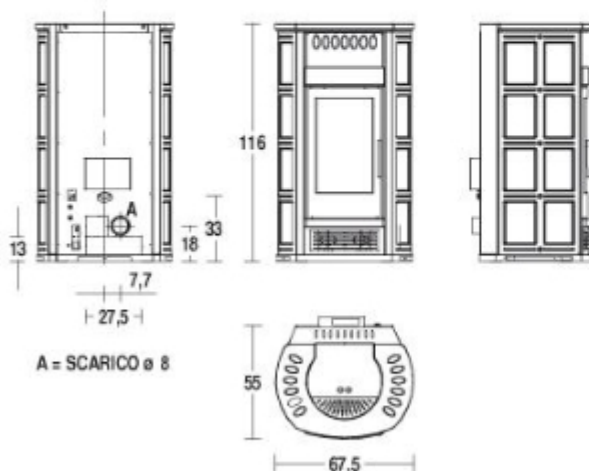

Self-cleaning ceramic glass resistant up to 750°C

Easy Cleaning

Quick and easy maintenance, removable ash drawer

Wellness

Humidifier with aroma diffuser

TECHNICAL DRAWING

TECHNICAL DATA

Room heating capacity (min-max)	m ²	200 - 345
Rated heat output (min-max)	kW	3,7 - 12,0
Power adjustable (positions)		5
Nominal thermal efficiency	%	87,5
Consumption at rated heat output (min-max)	Kg/h	0,9 - 2,7
Dimensions WxDxH	cm	67,5 x 60 x 116
Cladding/front		majolica
Top		majolica - steel
Firebox		steel
Baffle plate/Firebox/Brazier		cast iron
Flue outlet Ø	cm	Ø8
Flue direction options		
Ash drawer		removable
Door		cast iron
Ceramic glass		resistant up to 750°C
Door handle		steel with nickel plated finish
Hopper capacity	Kg	35
Humidifier in stainless steel		yes
Oven in stainless steel (LxWxH)	cm	no
Multiflue System®		4 levels speed
Dual Power		yes
Remote control		display LCD
Stove control panel		with digital controls
Timer-thermostat with programming		daily, weekly and week-end with two times
Remote Control System		optional
Front air vent adjustable		yes - yes
Lateral vents		
Minimum power consumption	Watt	150
Maximum power consumption	Watt	430
Total weight	Kg	193