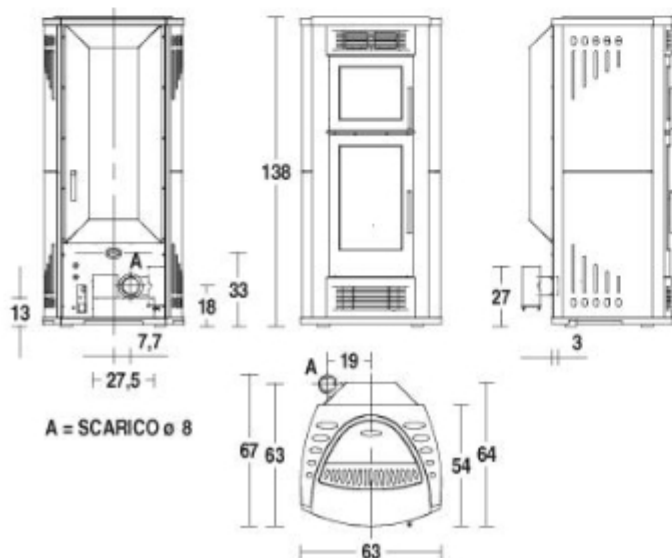

TECHNICAL DRAWING

TECHNICAL DATA

Room heating capacity (min-max)	m²	195 - 335
Rated heat output (min-max)	kW	3,3 - 11,7
Power adjustable (positions)		5
Nominal thermal efficiency	%	89,7
Consumption at rated heat output (min-max)	Kg/h	0,8 - 2,6
Dimensions WxDxH	cm	63 x 64 x 138
Cladding/front		maiolica/acciaio verniciato
Top		
Firebox		acciaio
Baffle plate/Firebox/Brazier		ghisa
Flue outlet Ø	cm	8
Flue direction options		
Ash drawer		estraiibile
Door		ghisa
Ceramic glass		resistente a 750°C
Door handle		acciaio con finitura nichelata
Hopper capacity	Kg	30
Undrifier in stainless steel		no
Oven in stainless steel (LxWxH)	cm	30 x 29 x 26
Multiflue System®		4 livelli di velocità
Dual Power		sì
Remote control		con display LCD
Stove control panel		a comandi digitali
Timer/thermostat with programming		giornaliera, settimanale, weekend con due fasce orarie
Remote Control System		optional
Front air ventso rrentable		sì - sì
Lateral vents		
Minimum power consumption	Watt	150
Maximum power consumption	Watt	430
Total weight	Kg	235

Calculated based on nominal heat output and refers to rooms with a thermal requirement between 0.060 and 0.035 kW per m².

The availability of models may vary from Country to Country.